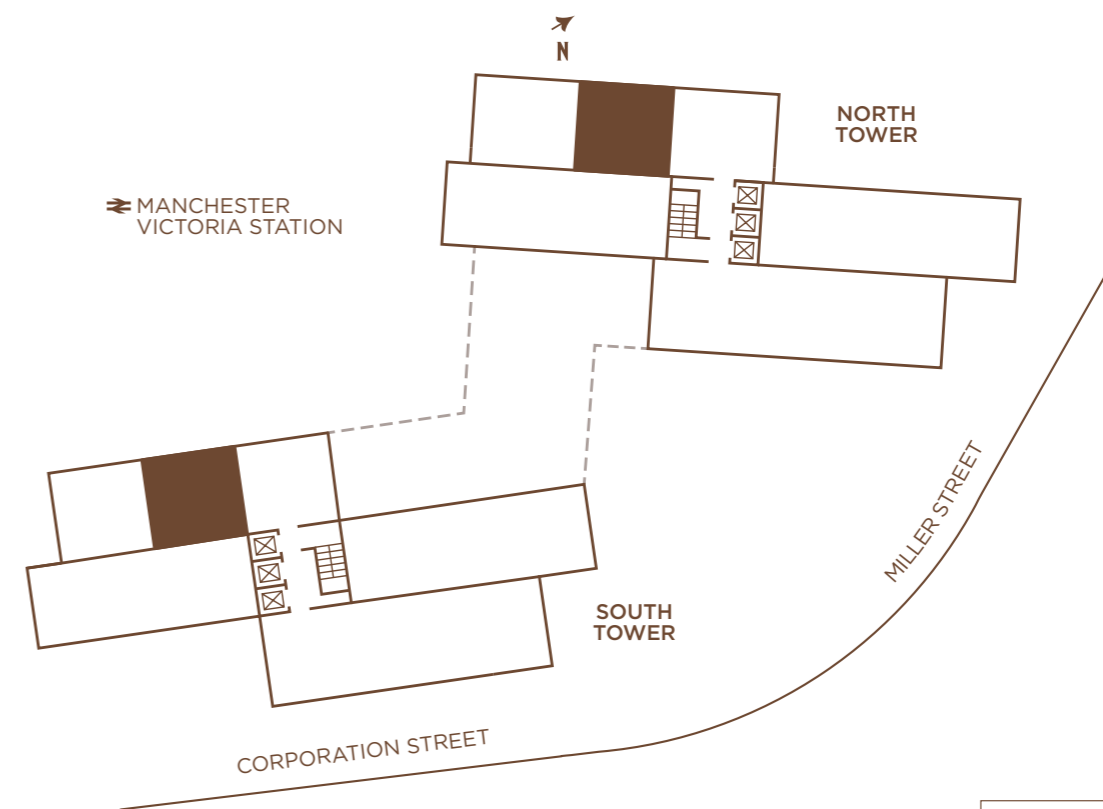

APARTMENT 2-D

NEW VIC
MANCHESTER

Our stunning apartments are available
furnished or unfurnished.

2 BEDROOM

APARTMENT TYPE 2-D

TOTAL

64.1 SQ M | 690 SQ FT

ROOM	DIMENSIONS
LIVING ROOM / KITCHEN	3.33 x 7.03m
BEDROOM 1	2.85 x 4.63m
BEDROOM 2	2.85 x 4.51m