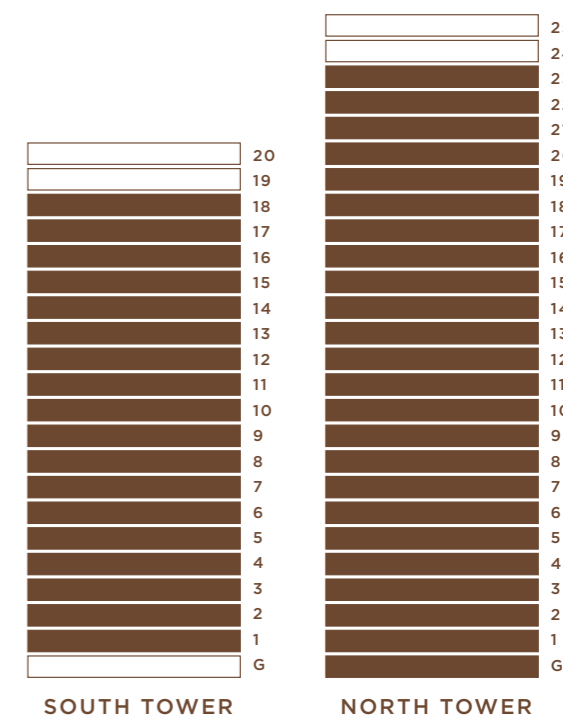

APARTMENT 2-D

NEW VIC
MANCHESTER

Our stunning apartments are available
furnished or unfurnished.

2 BEDROOM

APARTMENT TYPE 2-D

TOTAL

64.1 SQ M | 690 SQ FT

ROOM	DIMENSIONS
LIVING ROOM / KITCHEN	3.33 x 7.03m
BEDROOM 1	2.85 x 4.63m
BEDROOM 2	2.85 x 4.51m