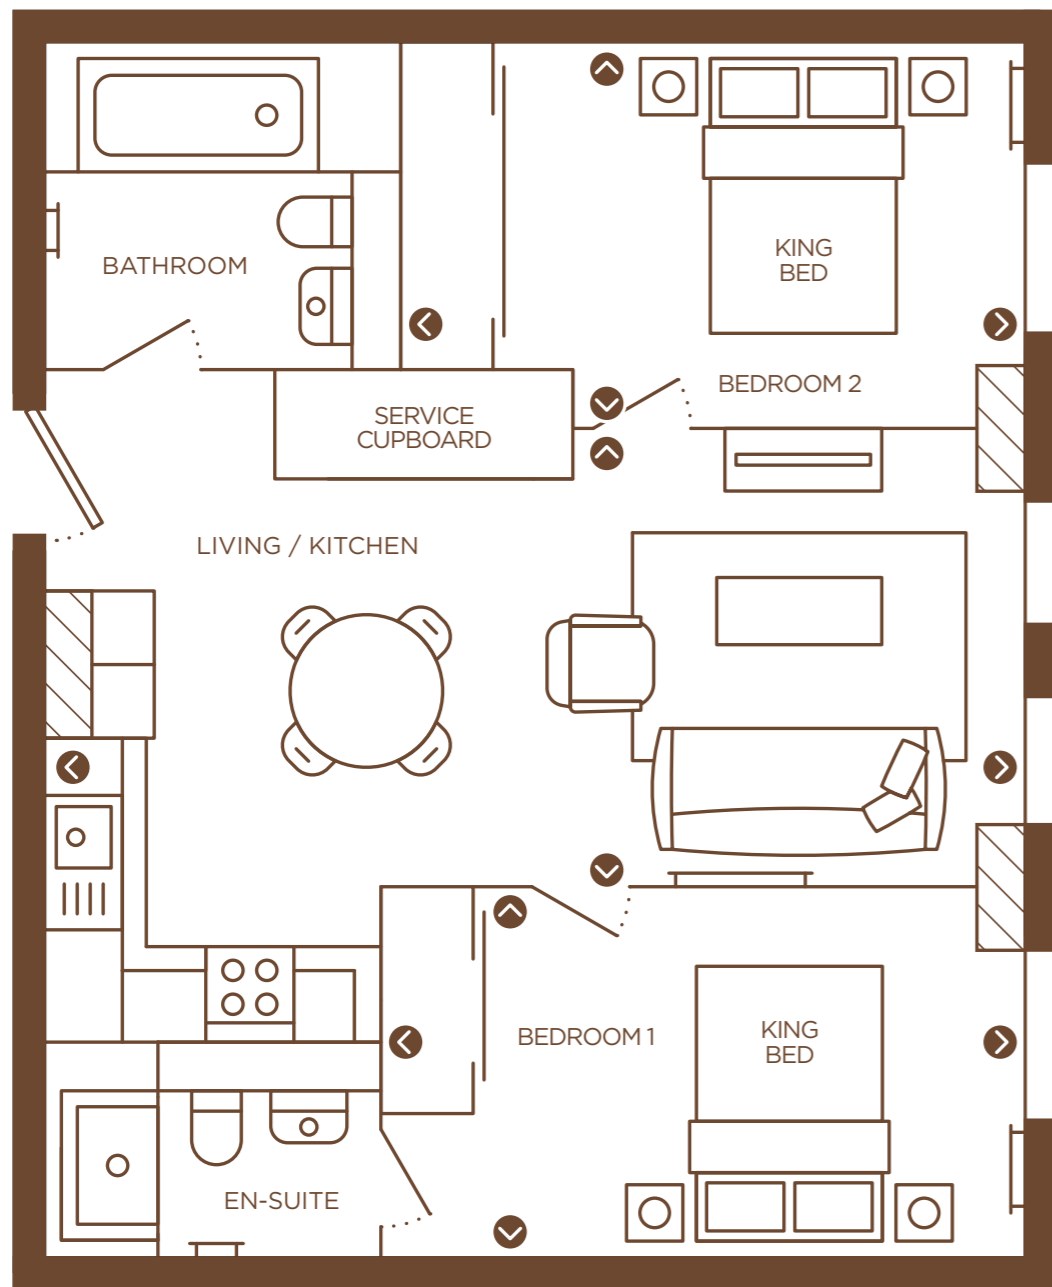

APARTMENT 2-D

NEW VIC
MANCHESTER

Our stunning apartments are available
furnished or unfurnished.

2 BEDROOM

APARTMENT TYPE 2-D

TOTAL

64.1 SQ M | 690 SQ FT

ROOM	DIMENSIONS
LIVING ROOM / KITCHEN	3.33 x 7.03m
BEDROOM 1	2.85 x 4.63m
BEDROOM 2	2.85 x 4.51m