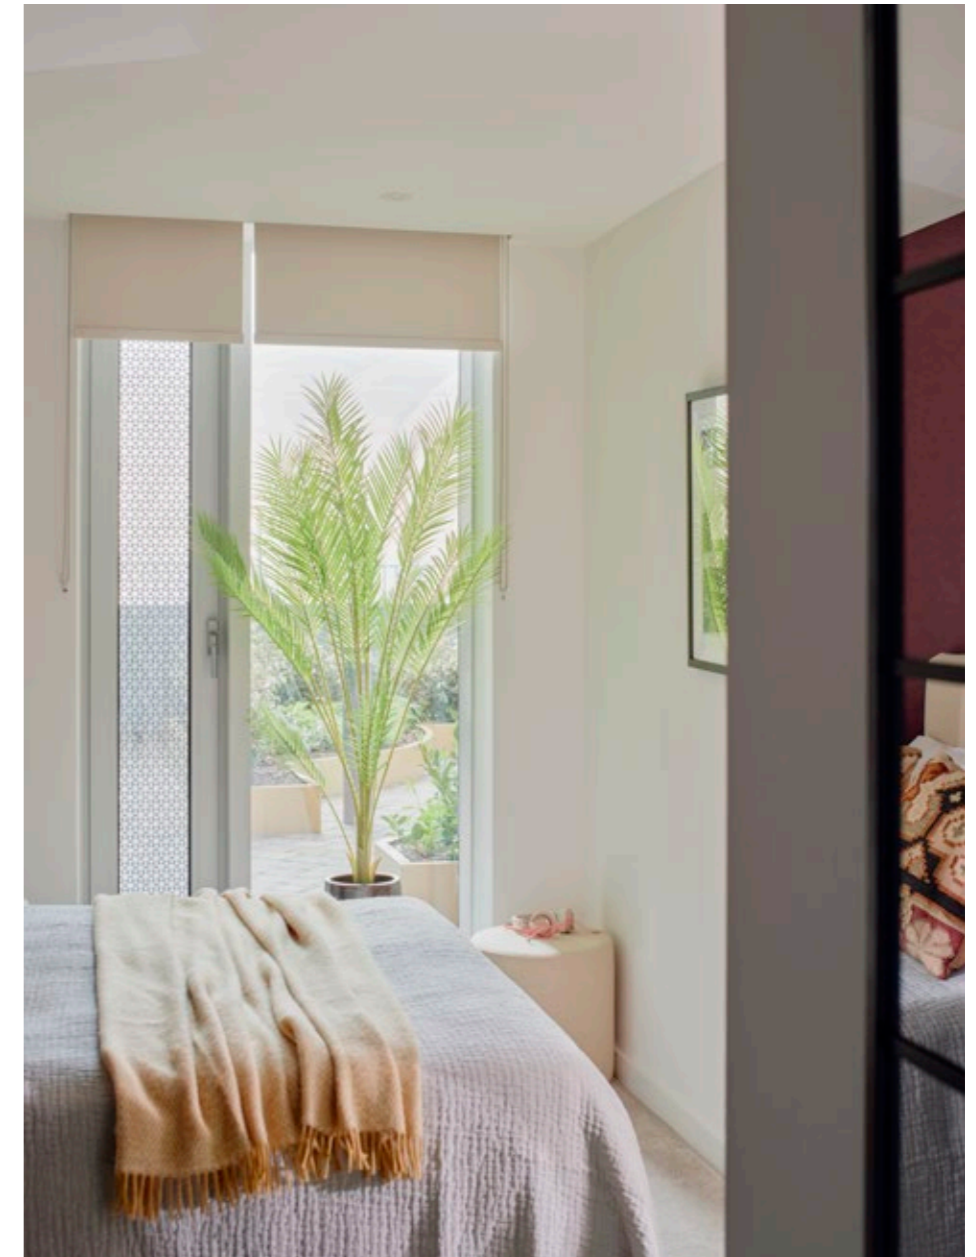

APARTMENT 2-D

NEW VIC
MANCHESTER

Our stunning apartments are available
furnished or unfurnished.

2 BEDROOM

APARTMENT TYPE 2-D

TOTAL

64.1 SQ M | 690 SQ FT

ROOM	DIMENSIONS
LIVING ROOM / KITCHEN	3.33 x 7.03m
BEDROOM 1	2.85 x 4.63m
BEDROOM 2	2.85 x 4.51m